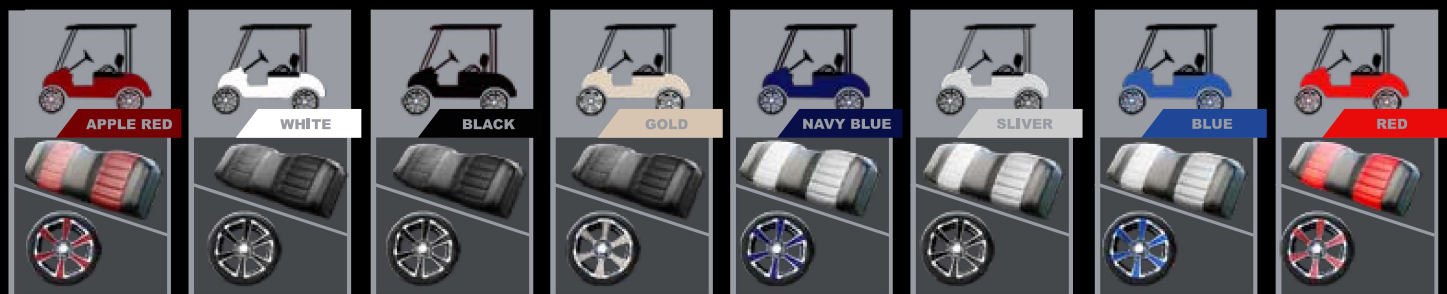

DIMENSIONS

Carrier 6 Plus: 144"x55"x76"

LSV Package

- 1.MSO
- 2.VIN number
- 3.License plate light
- 4.Reflectors
- 5.DOT foldable acrylic windshield
- 6.Max speed 22miles

FEATURES

- Two tone seat
- Color matched Dash with four cup holders / cell phone holder
- Plastic rear seat kit with storage & cup/cell phone holders
- 14"Alum Wheel with black insert/215/35R14 Radial DOT Tire colored decorative wheel trim
- USB
- 9 inch touchscreen with back-up camera (Radio, Music, Speedometer, Bluetooth, Back-up camera, Car App connetion)

9 inch touchscreen with back-up camera

Color matched Dash with four cup holders/cell phone holder

14"Alum Wheel with black insert/215/35R14 Radial DOT Tire

Car Stereo

Plastic rear seat kit with storage & cup/cell phone holders

Color matching standard

Optional color

WHITE	YELLOW	BLUE	RED	BLACK	COPPER
SILVE	GOLD	NAVY BLUE	CANDY APPLE	LIME GREEN	

EVOLUTION ELECTRIC VEHICLES INC

California Headquarters: 4552 Brickell Privado, Ontario CA 91761
Florida Operations: 3420 SW 7th st., Suite# 101, Ocala FL 34474
909-393-6800 info@evolutionelectricvehicle.com